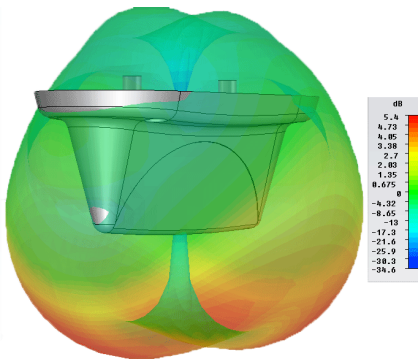

The antenna only requires two mounting holes for installation via the fitted low PIM N connectors but offers additional screw fixing holes disguised beneath press-fit caps. The antenna is ground plane independent and can be fitted onto both thick and thin ceiling tiles.

This product features Panorama Antennas' PIM Guard Technology and will meet or exceed a third order inter-modulation level of < -107dBm (-150dBC).

Technical Specification

3D Gain Plot (800 MHz)

3D Gain Plot (900MHz)

3D Gain Plot (18/1900MHz)

3D Gain Plot (2100MHz)

3D Gain Plot (2600MHz)

3D Gain Plot (5800MHz)

Correlation Co-efficient

Total Efficiency

Typical Element VSWR*

*VSWR measured at antenna connector.

Part No.		CMMG-7-60-NJ
Electrical Data (both elements)		
Frequency Range (MHz)	698-960 / 1500-6000	
Operational bands	2G/3G/4G/WLAN/WIMAX	
Radiation pattern	Omni-directional	
VSWR	< 2.5:1	
Correlation Co-efficient	<0.1	
Isolation (across connectors)	>15dB	
Peak Gain (both elements fed)	698-960MHz	2dBi
	1710-2170MHz	5dBi
	2200-6000MHz	7dBi
Passive intermod. (2x4W, 3rd ord.) dBc	<-150	
Max input power (W)	50 Watts	
Impedance	50Ω	
Mechanical Data		
Dimensions (mm)	Height	90 (3.5")
	Length	220 (8.66")
	Width	106 (4.17")
Operating temp (°C)	-40° / +80°C (-40° / 180°F)	
Material	U.V. Stabilised flame retardant ABS, aluminium base plate	
Colour	White	
Ingress Protection	Antenna enclosure equivalent to IP66 when properly installed	
Mounting Data		
Fixing	4 x 6mm screw fixing holes and/or N socket lock wheel	
Diameter (mm)	6 (0.24") / 15.9 (5/8")	
Depth (mm)	41 (1.6")	