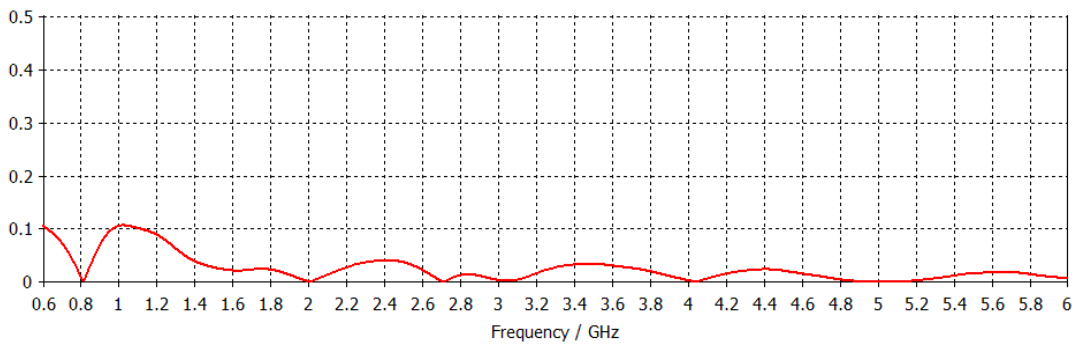

3D Gain Plot (18/1900MHz)

3D Gain Plot (2100MHz)

3D Gain Plot (2600MHz)

3D Gain Plot (5800MHz)

Correlation Co-efficient

Total Efficiency

Typical Element VSWR*

*VSWR measured at antenna connector.

Part No.		CMMG-7-60-NJ
Electrical Data (both elements)		
Frequency Range (MHz)	698-960 / 1500-6000	
Operational bands	2G/3G/4G/WLAN/WIMAX	
Radiation pattern	Omni-directional	
VSWR	< 2.5:1	
Correlation Co-efficient	<0.1	
Isolation (across connectors)	>15dB	
Peak Gain (both elements fed)	698-960MHz	2dBi
	1710-2170MHz	5dBi
	2200-6000MHz	7dBi
Passive intermod. (2x4W, 3rd ord.) dBc	<-150	
Max input power (W)	50 Watts	
Impedance	50Ω	
Mechanical Data		
Dimensions (mm)	Height	90 (3.5")
	Length	220 (8.66")
	Width	106 (4.17")
Operating temp (°C)	-40° / +80°C (-40° / 180°F)	
Material	U.V. Stabilised flame retardant ABS, aluminium base plate	
Colour	White	
Ingress Protection	Antenna enclosure equivalent to IP66 when properly installed	
Mounting Data		
Fixing	4 x 6mm screw fixing holes and/or N socket lock wheel	
Diameter (mm)	6 (0.24") / 15.9 (5/8")	
Depth (mm)	41 (1.6")	