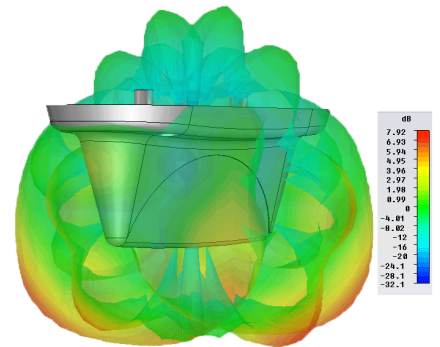

The antenna only requires two mounting holes for installation via the fitted low PIM N connectors but offers additional screw fixing holes disguised beneath press-fit caps. The antenna is ground plane independent and can be fitted onto both thick and thin ceiling tiles.

This product features Panorama Antennas' PIM Guard Technology and will meet or exceed a third order inter-modulation level of < -107dBm (-150dBC).

Technical Specification

3D Gain Plot (800 MHz)

3D Gain Plot (900MHz)

3D Gain Plot (18/1900MHz)

3D Gain Plot (2100MHz)

3D Gain Plot (2600MHz)

3D Gain Plot (5800MHz)

Correlation Co-efficient

Total Efficiency

Typical Element VSWR*

*VSWR measured at antenna connector.

Part No.		CMMG-7-60-NJ
Electrical Data (both elements)		
Frequency Range (MHz)	698-960 / 1500-6000	
Operational bands	2G/3G/4G/WLAN/WIMAX	
Radiation pattern	Omni-directional	
VSWR	< 2.5:1	
Correlation Co-efficient	<0.1	
Isolation (across connectors)	>15dB	
Peak Gain (both elements fed)	698-960MHz	2dBi
	1710-2170MHz	5dBi
	2200-6000MHz	7dBi
Passive intermod. (2x4W, 3rd ord.) dBc	<-150	
Max input power (W)	50 Watts	
Impedance	50Ω	
Mechanical Data		
Dimensions (mm)	Height	90 (3.5")
	Length	220 (8.66")
	Width	106 (4.17")
Operating temp (°C)	-40° / +80°C (-40° / 180°F)	
Material	U.V. Stabilised flame retardant ABS, aluminium base plate	
Colour	White	
Ingress Protection	Antenna enclosure equivalent to IP66 when properly installed	
Mounting Data		
Fixing	4 x 6mm screw fixing holes and/or N socket lock wheel	
Diameter (mm)	6 (0.24") / 15.9 (5/8")	
Depth (mm)	41 (1.6")	