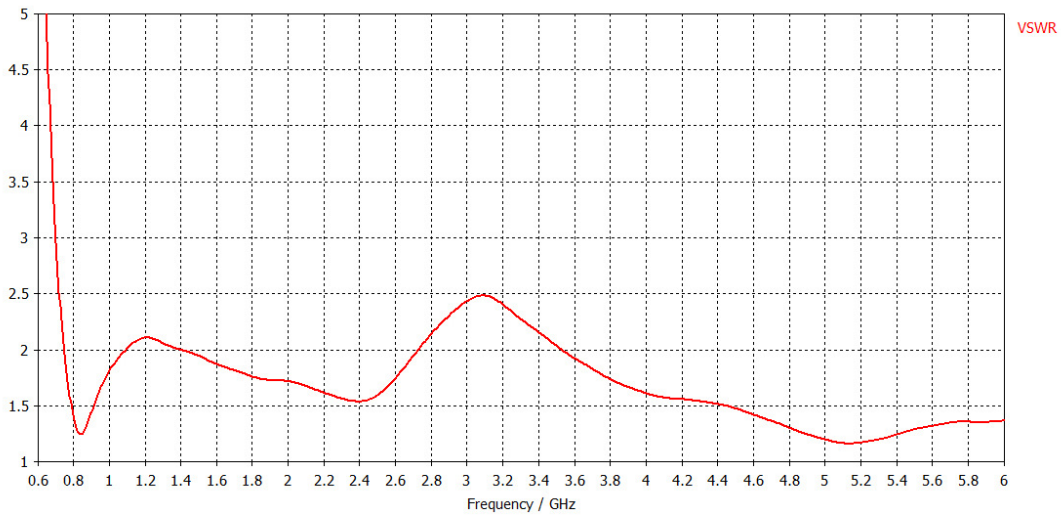

3D Gain Plot (18/1900MHz)

3D Gain Plot (2100MHz)

3D Gain Plot (2600MHz)

3D Gain Plot (5800MHz)

Correlation Co-efficient

Total Efficiency

Typical Element VSWR*

*VSWR measured at antenna connector.

Part No.		CMMG-7-60-NJ
Electrical Data (both elements)		
Frequency Range (MHz)	698-960 / 1500-6000	
Operational bands	2G/3G/4G/WLAN/WIMAX	
Radiation pattern	Omni-directional	
VSWR	< 2.5:1	
Correlation Co-efficient	<0.1	
Isolation (across connectors)	>15dB	
Peak Gain (both elements fed)	698-960MHz	2dBi
	1710-2170MHz	5dBi
	2200-6000MHz	7dBi
Passive intermod. (2x4W, 3rd ord.) dBc	<-150	
Max input power (W)	50 Watts	
Impedance	50Ω	
Mechanical Data		
Dimensions (mm)	Height	90 (3.5")
	Length	220 (8.66")
	Width	106 (4.17")
Operating temp (°C)	-40° / +80°C (-40° / 180°F)	
Material	U.V. Stabilised flame retardant ABS, aluminium base plate	
Colour	White	
Ingress Protection	Antenna enclosure equivalent to IP66 when properly installed	
Mounting Data		
Fixing	4 x 6mm screw fixing holes and/or N socket lock wheel	
Diameter (mm)	6 (0.24") / 15.9 (5/8")	
Depth (mm)	41 (1.6")	