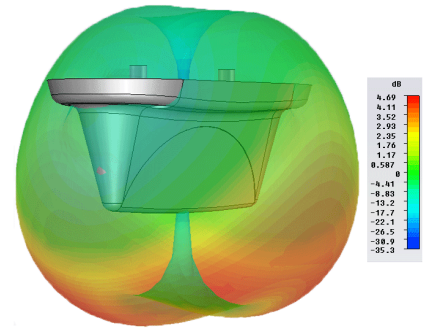

The antenna only requires two mounting holes for installation via the fitted low PIM N connectors but offers additional screw fixing holes disguised beneath press-fit caps. The antenna is ground plane independent and can be fitted onto both thick and thin ceiling tiles.

This product features Panorama Antennas' PIM Guard Technology and will meet or exceed a third order inter-modulation level of < -107dBm (-150dBC).

Technical Specification

3D Gain Plot (800 MHz)

3D Gain Plot (900MHz)

3D Gain Plot (18/1900MHz)

3D Gain Plot (2100MHz)

3D Gain Plot (2600MHz)

3D Gain Plot (5800MHz)

Correlation Co-efficient

Total Efficiency

Typical Element VSWR*

*VSWR measured at antenna connector.

Part No.		CMMG-7-60-NJ
Electrical Data (both elements)		
Frequency Range (MHz)	698-960 / 1500-6000	
Operational bands	2G/3G/4G/WLAN/WIMAX	
Radiation pattern	Omni-directional	
VSWR	< 2.5:1	
Correlation Co-efficient	<0.1	
Isolation (across connectors)	>15dB	
Peak Gain (both elements fed)	698-960MHz	2dBi
	1710-2170MHz	5dBi
	2200-6000MHz	7dBi
Passive intermod. (2x4W, 3rd ord.) dBc	<-150	
Max input power (W)	50 Watts	
Impedance	50Ω	
Mechanical Data		
Dimensions (mm)	Height	90 (3.5")
	Length	220 (8.66")
	Width	106 (4.17")
Operating temp (°C)	-40° / +80°C (-40° / 180°F)	
Material	U.V. Stabilised flame retardant ABS, aluminium base plate	
Colour	White	
Ingress Protection	Antenna enclosure equivalent to IP66 when properly installed	
Mounting Data		
Fixing	4 x 6mm screw fixing holes and/or N socket lock wheel	
Diameter (mm)	6 (0.24") / 15.9 (5/8")	
Depth (mm)	41 (1.6")	