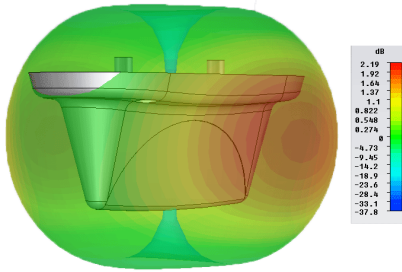

The antenna only requires two mounting holes for installation via the fitted low PIM N connectors but offers additional screw fixing holes disguised beneath press-fit caps. The antenna is ground plane independent and can be fitted onto both thick and thin ceiling tiles.

This product features Panorama Antennas' PIM Guard Technology and will meet or exceed a third order inter-modulation level of < -107dBm (-150dBC).

Technical Specification

3D Gain Plot (800 MHz)

3D Gain Plot (900MHz)

3D Gain Plot (18/1900MHz)

3D Gain Plot (2100MHz)

3D Gain Plot (2600MHz)

3D Gain Plot (5800MHz)

Correlation Co-efficient

Total Efficiency

Typical Element VSWR*

*VSWR measured at antenna connector.

Part No.		CMMG-7-60-NJ
Electrical Data (both elements)		
Frequency Range (MHz)	698-960 / 1500-6000	
Operational bands	2G/3G/4G/WLAN/WIMAX	
Radiation pattern	Omni-directional	
VSWR	< 2.5:1	
Correlation Co-efficient	<0.1	
Isolation (across connectors)	>15dB	
Peak Gain (both elements fed)	698-960MHz	2dBi
	1710-2170MHz	5dBi
	2200-6000MHz	7dBi
Passive intermod. (2x4W, 3rd ord.) dBc	<-150	
Max input power (W)	50 Watts	
Impedance	50Ω	
Mechanical Data		
Dimensions (mm)	Height	90 (3.5")
	Length	220 (8.66")
	Width	106 (4.17")
Operating temp (°C)	-40° / +80°C (-40° / 180°F)	
Material	U.V. Stabilised flame retardant ABS, aluminium base plate	
Colour	White	
Ingress Protection	Antenna enclosure equivalent to IP66 when properly installed	
Mounting Data		
Fixing	4 x 6mm screw fixing holes and/or N socket lock wheel	
Diameter (mm)	6 (0.24") / 15.9 (5/8")	
Depth (mm)	41 (1.6")	