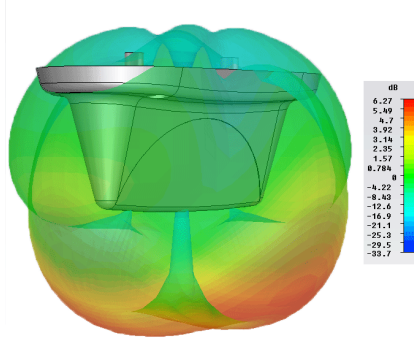

The antenna only requires two mounting holes for installation via the fitted low PIM N connectors but offers additional screw fixing holes disguised beneath press-fit caps. The antenna is ground plane independent and can be fitted onto both thick and thin ceiling tiles.

This product features Panorama Antennas' PIM Guard Technology and will meet or exceed a third order inter-modulation level of < -107dBm (-150dBC).

Technical Specification

3D Gain Plot (800 MHz)

3D Gain Plot (900MHz)

3D Gain Plot (18/1900MHz)

3D Gain Plot (2100MHz)

3D Gain Plot (2600MHz)

3D Gain Plot (5800MHz)

Correlation Co-efficient

Total Efficiency

Typical Element VSWR*

*VSWR measured at antenna connector.

Part No.		CMMG-7-60-NJ
Electrical Data (both elements)		
Frequency Range (MHz)	698-960 / 1500-6000	
Operational bands	2G/3G/4G/WLAN/WIMAX	
Radiation pattern	Omni-directional	
VSWR	< 2.5:1	
Correlation Co-efficient	<0.1	
Isolation (across connectors)	>15dB	
Peak Gain (both elements fed)	698-960MHz	2dBi
	1710-2170MHz	5dBi
	2200-6000MHz	7dBi
Passive intermod. (2x4W, 3rd ord.) dBc	<-150	
Max input power (W)	50 Watts	
Impedance	50Ω	
Mechanical Data		
Dimensions (mm)	Height	90 (3.5")
	Length	220 (8.66")
	Width	106 (4.17")
Operating temp (°C)	-40° / +80°C (-40° / 180°F)	
Material	U.V. Stabilised flame retardant ABS, aluminium base plate	
Colour	White	
Ingress Protection	Antenna enclosure equivalent to IP66 when properly installed	
Mounting Data		
Fixing	4 x 6mm screw fixing holes and/or N socket lock wheel	
Diameter (mm)	6 (0.24") / 15.9 (5/8")	
Depth (mm)	41 (1.6")	