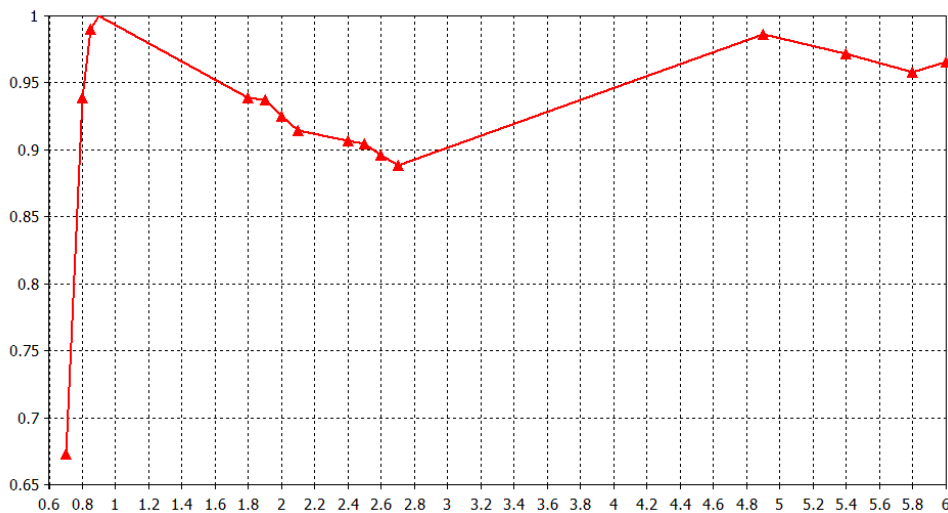

3D Gain Plot (18/1900MHz)

3D Gain Plot (2100MHz)

3D Gain Plot (2600MHz)

3D Gain Plot (5800MHz)

Correlation Co-efficient

Total Efficiency

Typical Element VSWR*

*VSWR measured at antenna connector.

Part No.		CMMG-7-60-NJ
Electrical Data (both elements)		
Frequency Range (MHz)	698-960 / 1500-6000	
Operational bands	2G/3G/4G/WLAN/WIMAX	
Radiation pattern	Omni-directional	
VSWR	< 2.5:1	
Correlation Co-efficient	<0.1	
Isolation (across connectors)	>15dB	
Peak Gain (both elements fed)	698-960MHz	2dBi
	1710-2170MHz	5dBi
	2200-6000MHz	7dBi
Passive intermod. (2x4W, 3rd ord.) dBc	<-150	
Max input power (W)	50 Watts	
Impedance	50Ω	
Mechanical Data		
Dimensions (mm)	Height	90 (3.5")
	Length	220 (8.66")
	Width	106 (4.17")
Operating temp (°C)	-40° / +80°C (-40° / 180°F)	
Material	U.V. Stabilised flame retardant ABS, aluminium base plate	
Colour	White	
Ingress Protection	Antenna enclosure equivalent to IP66 when properly installed	
Mounting Data		
Fixing	4 x 6mm screw fixing holes and/or N socket lock wheel	
Diameter (mm)	6 (0.24") / 15.9 (5/8")	
Depth (mm)	41 (1.6")	