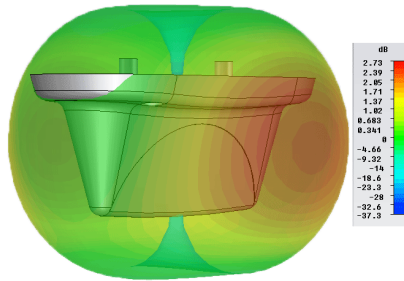

The antenna only requires two mounting holes for installation via the fitted low PIM N connectors but offers additional screw fixing holes disguised beneath press-fit caps. The antenna is ground plane independent and can be fitted onto both thick and thin ceiling tiles.

This product features Panorama Antennas' PIM Guard Technology and will meet or exceed a third order inter-modulation level of < -107dBm (-150dBC).

Technical Specification

3D Gain Plot (800 MHz)

3D Gain Plot (900MHz)

3D Gain Plot (18/1900MHz)

3D Gain Plot (2100MHz)

3D Gain Plot (2600MHz)

3D Gain Plot (5800MHz)

Correlation Co-efficient

Total Efficiency

Typical Element VSWR*

*VSWR measured at antenna connector.

Part No.		CMMG-7-60-NJ
Electrical Data (both elements)		
Frequency Range (MHz)	698-960 / 1500-6000	
Operational bands	2G/3G/4G/WLAN/WIMAX	
Radiation pattern	Omni-directional	
VSWR	< 2.5:1	
Correlation Co-efficient	<0.1	
Isolation (across connectors)	>15dB	
Peak Gain (both elements fed)	698-960MHz	2dBi
	1710-2170MHz	5dBi
	2200-6000MHz	7dBi
Passive intermod. (2x4W, 3rd ord.) dBc	<-150	
Max input power (W)	50 Watts	
Impedance	50Ω	
Mechanical Data		
Dimensions (mm)	Height	90 (3.5")
	Length	220 (8.66")
	Width	106 (4.17")
Operating temp (°C)	-40° / +80°C (-40° / 180°F)	
Material	U.V. Stabilised flame retardant ABS, aluminium base plate	
Colour	White	
Ingress Protection	Antenna enclosure equivalent to IP66 when properly installed	
Mounting Data		
Fixing	4 x 6mm screw fixing holes and/or N socket lock wheel	
Diameter (mm)	6 (0.24") / 15.9 (5/8")	
Depth (mm)	41 (1.6")	