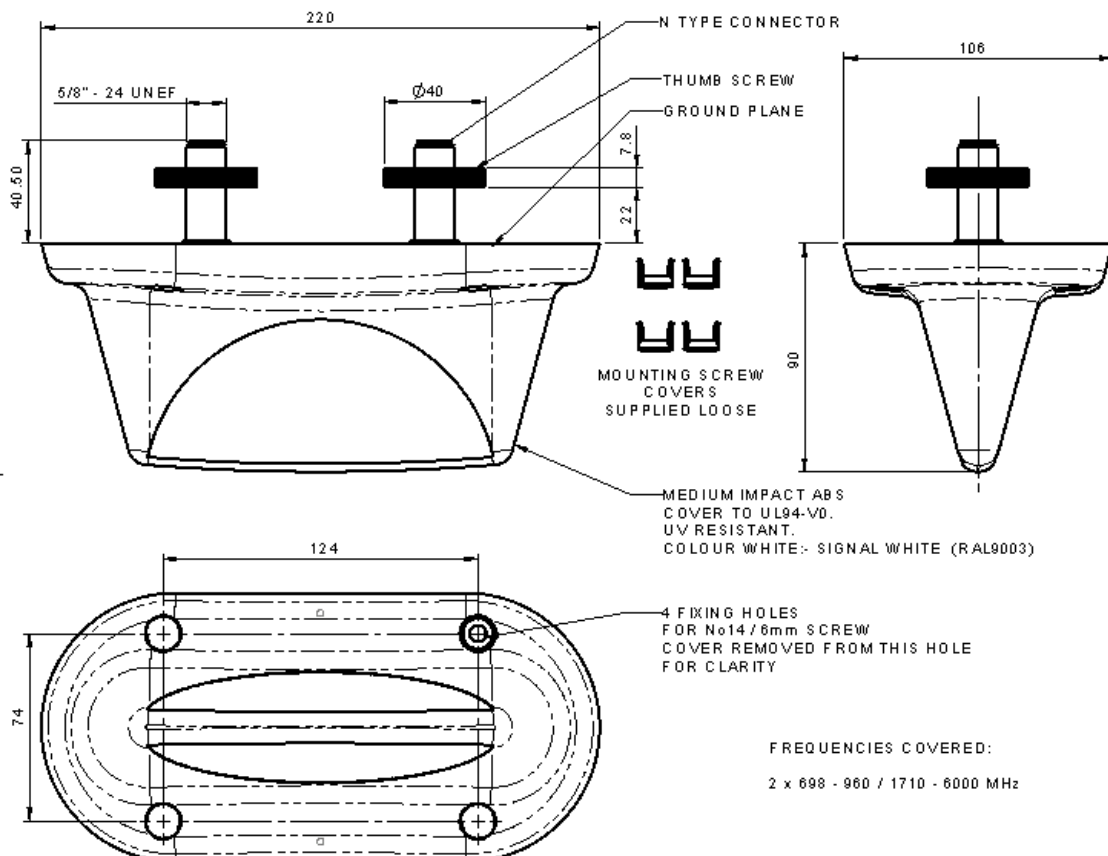

3D Gain Plot (800 MHz)

3D Gain Plot (900MHz)

3D Gain Plot (18/1900MHz)

Technical Specification